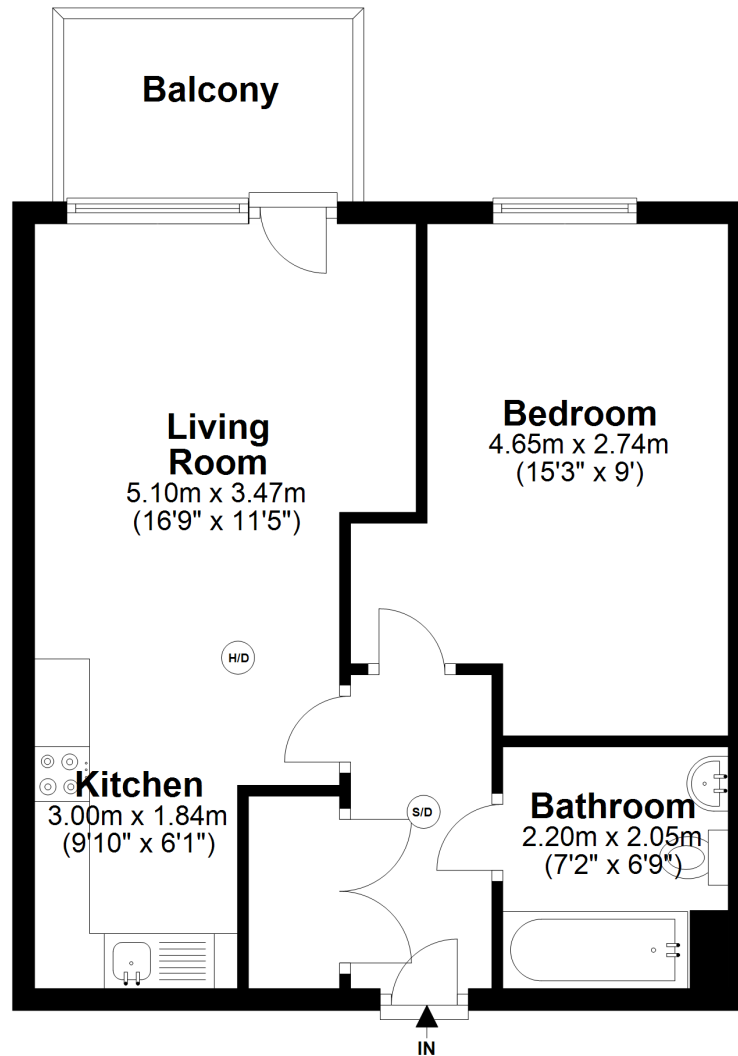

## 12th Floor

Approx. 43.8 sq. metres (471.7 sq. feet)

Total area: approx. 43.8 sq. metres (471.7 sq. feet)

Whilst every effort has been made to ensure the accuracy of the floor plan contained here, measurements of doors, windows, rooms and any other item are approximate and no responsibility is taken for any error, omission or mis-statement. This Plan is for illustrative purposes only and should be used as such by any prospective purchaser.

Plan produced using PlanUp.